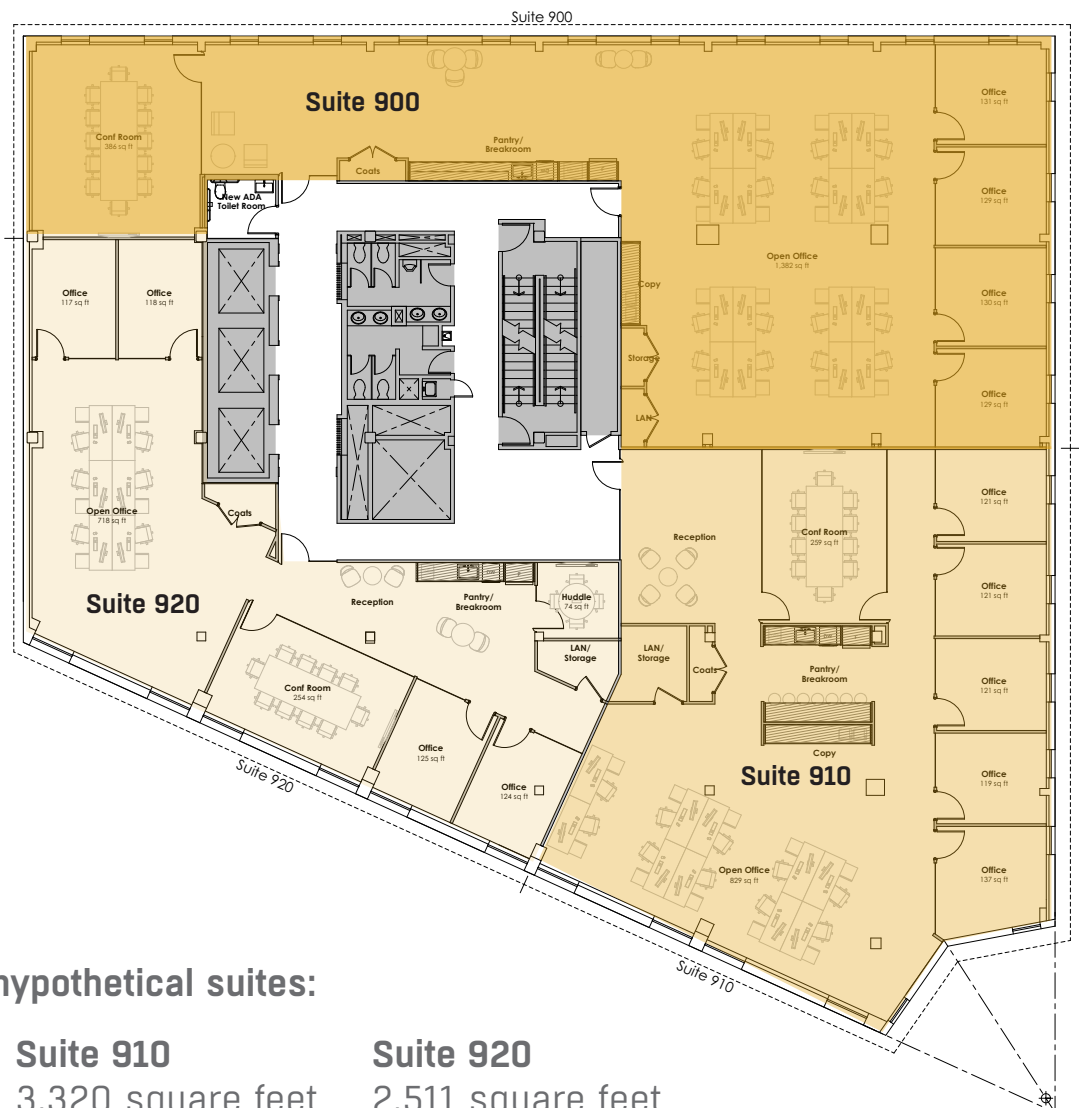

9TH FLOOR

1025 VERMONT

Full Floor
9,667 square feet
Available 6.1.2020

Can be divided into hypothetical suites:

Suite 900
3,836 square feet

Suite 910
3,320 square feet

Suite 920
2,511 square feet

FOR MORE INFORMATION:
BEN MEISEL BMEISEL@AKRIDGE.COM 202.624.8605 | MCKAY ELLIOTT MELLIOTT@AKRIDGE.COM 202.207.3932